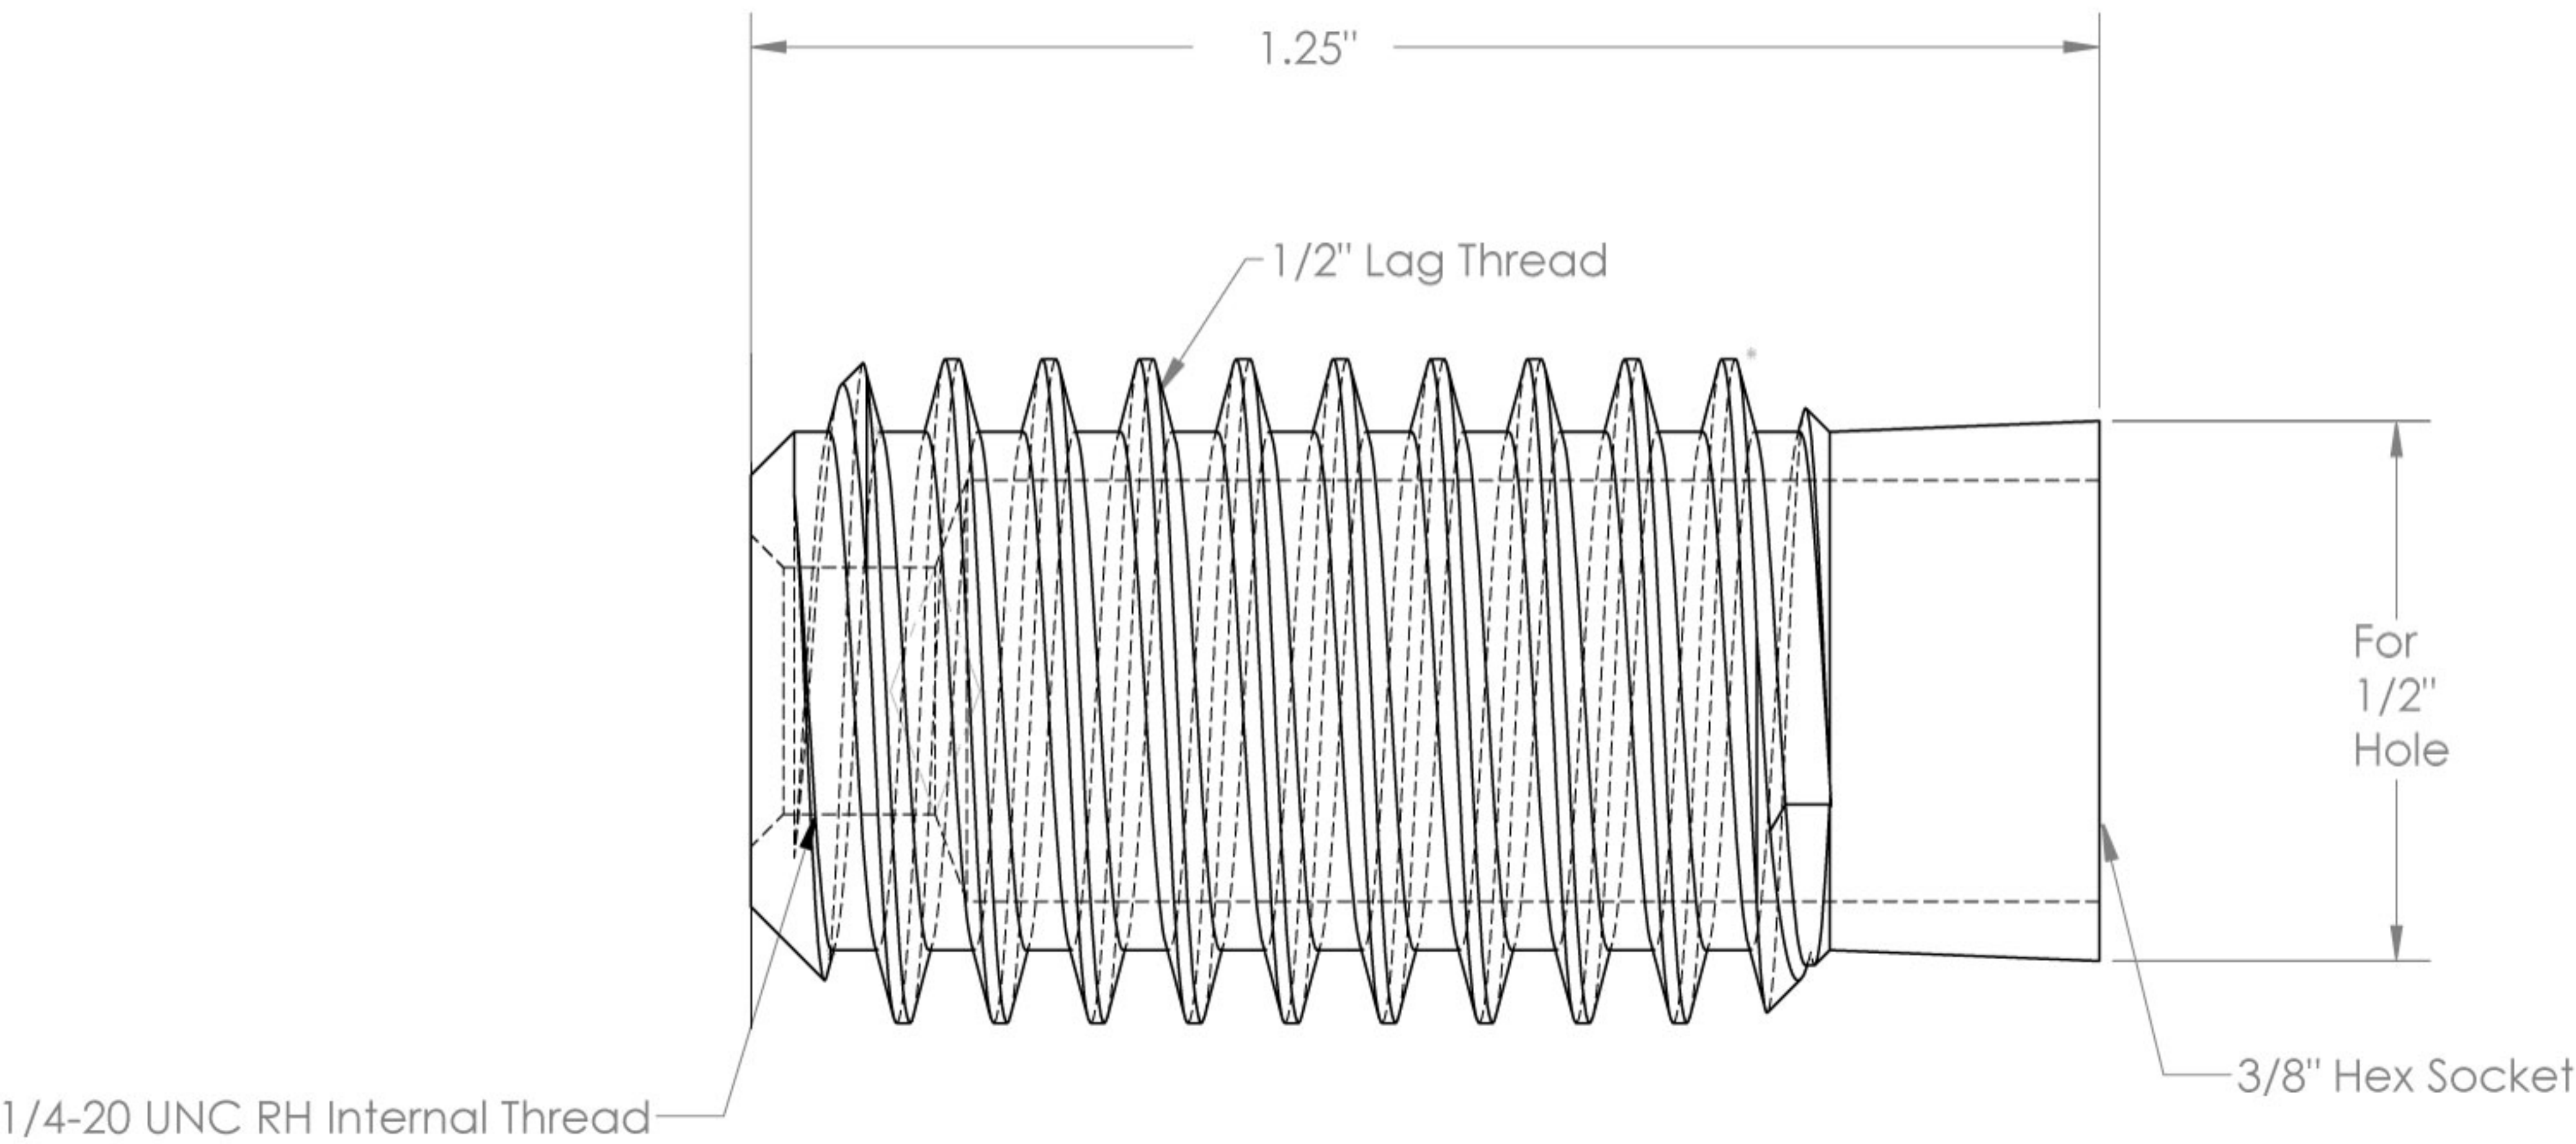

3/16" Lag Receiver Swage Stud

Item: HSC12002

Lag Receiver

Item: HSC11500

Turnbuckle Lag Receiver Cap

Item: HSC11600

Drilled for Turnbuckle Threaded Stud