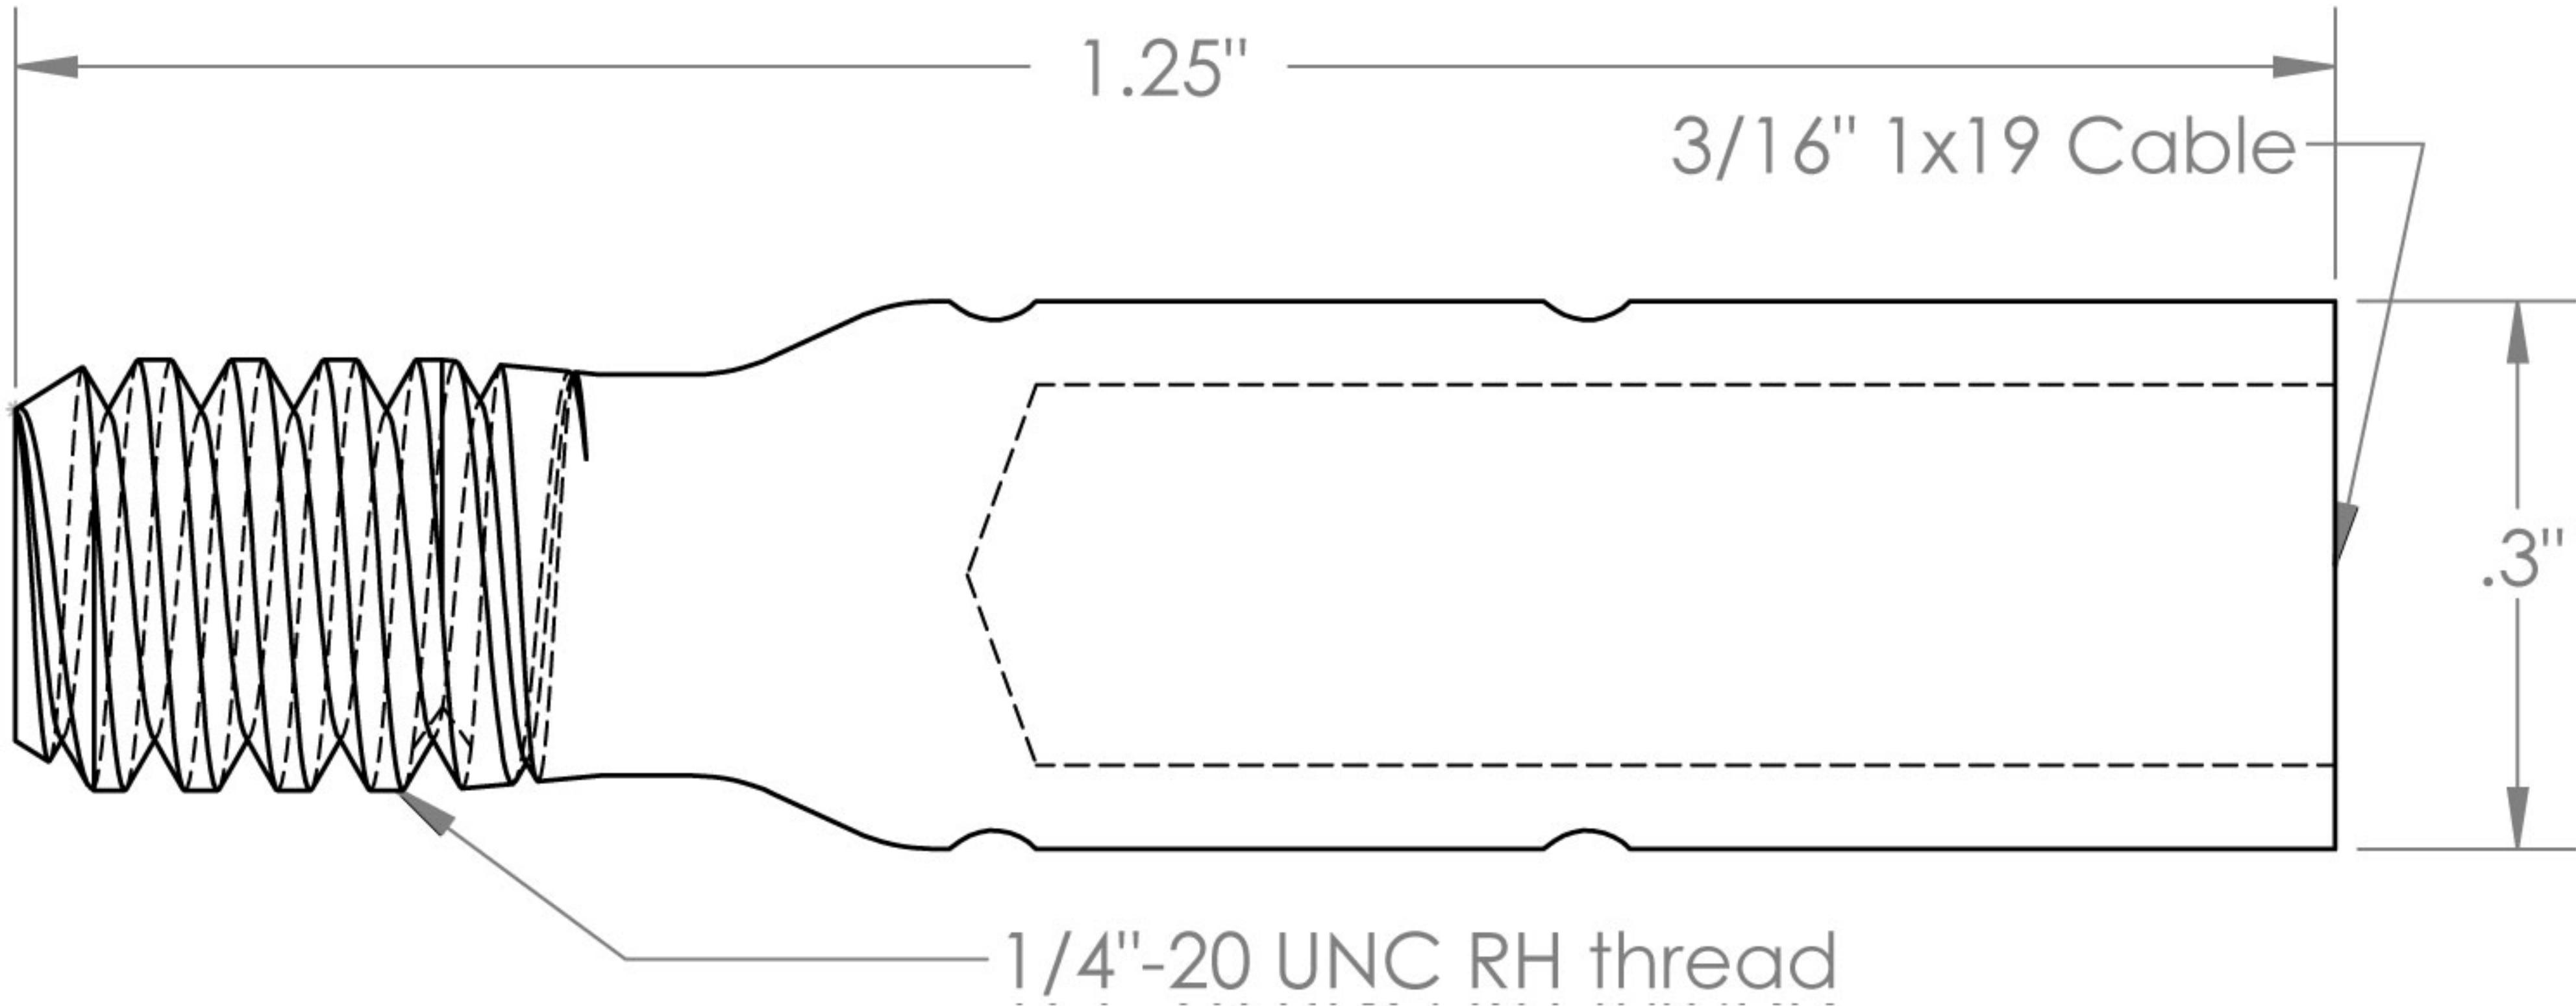

3/16" Lag Receiver Swage Stud

Item: HSC12002

Lag Receiver

Item: HSC11500

Turnbuckle Lag Receiver Cap

Item: HSC11600

Drilled for Turnbuckle Threaded Stud