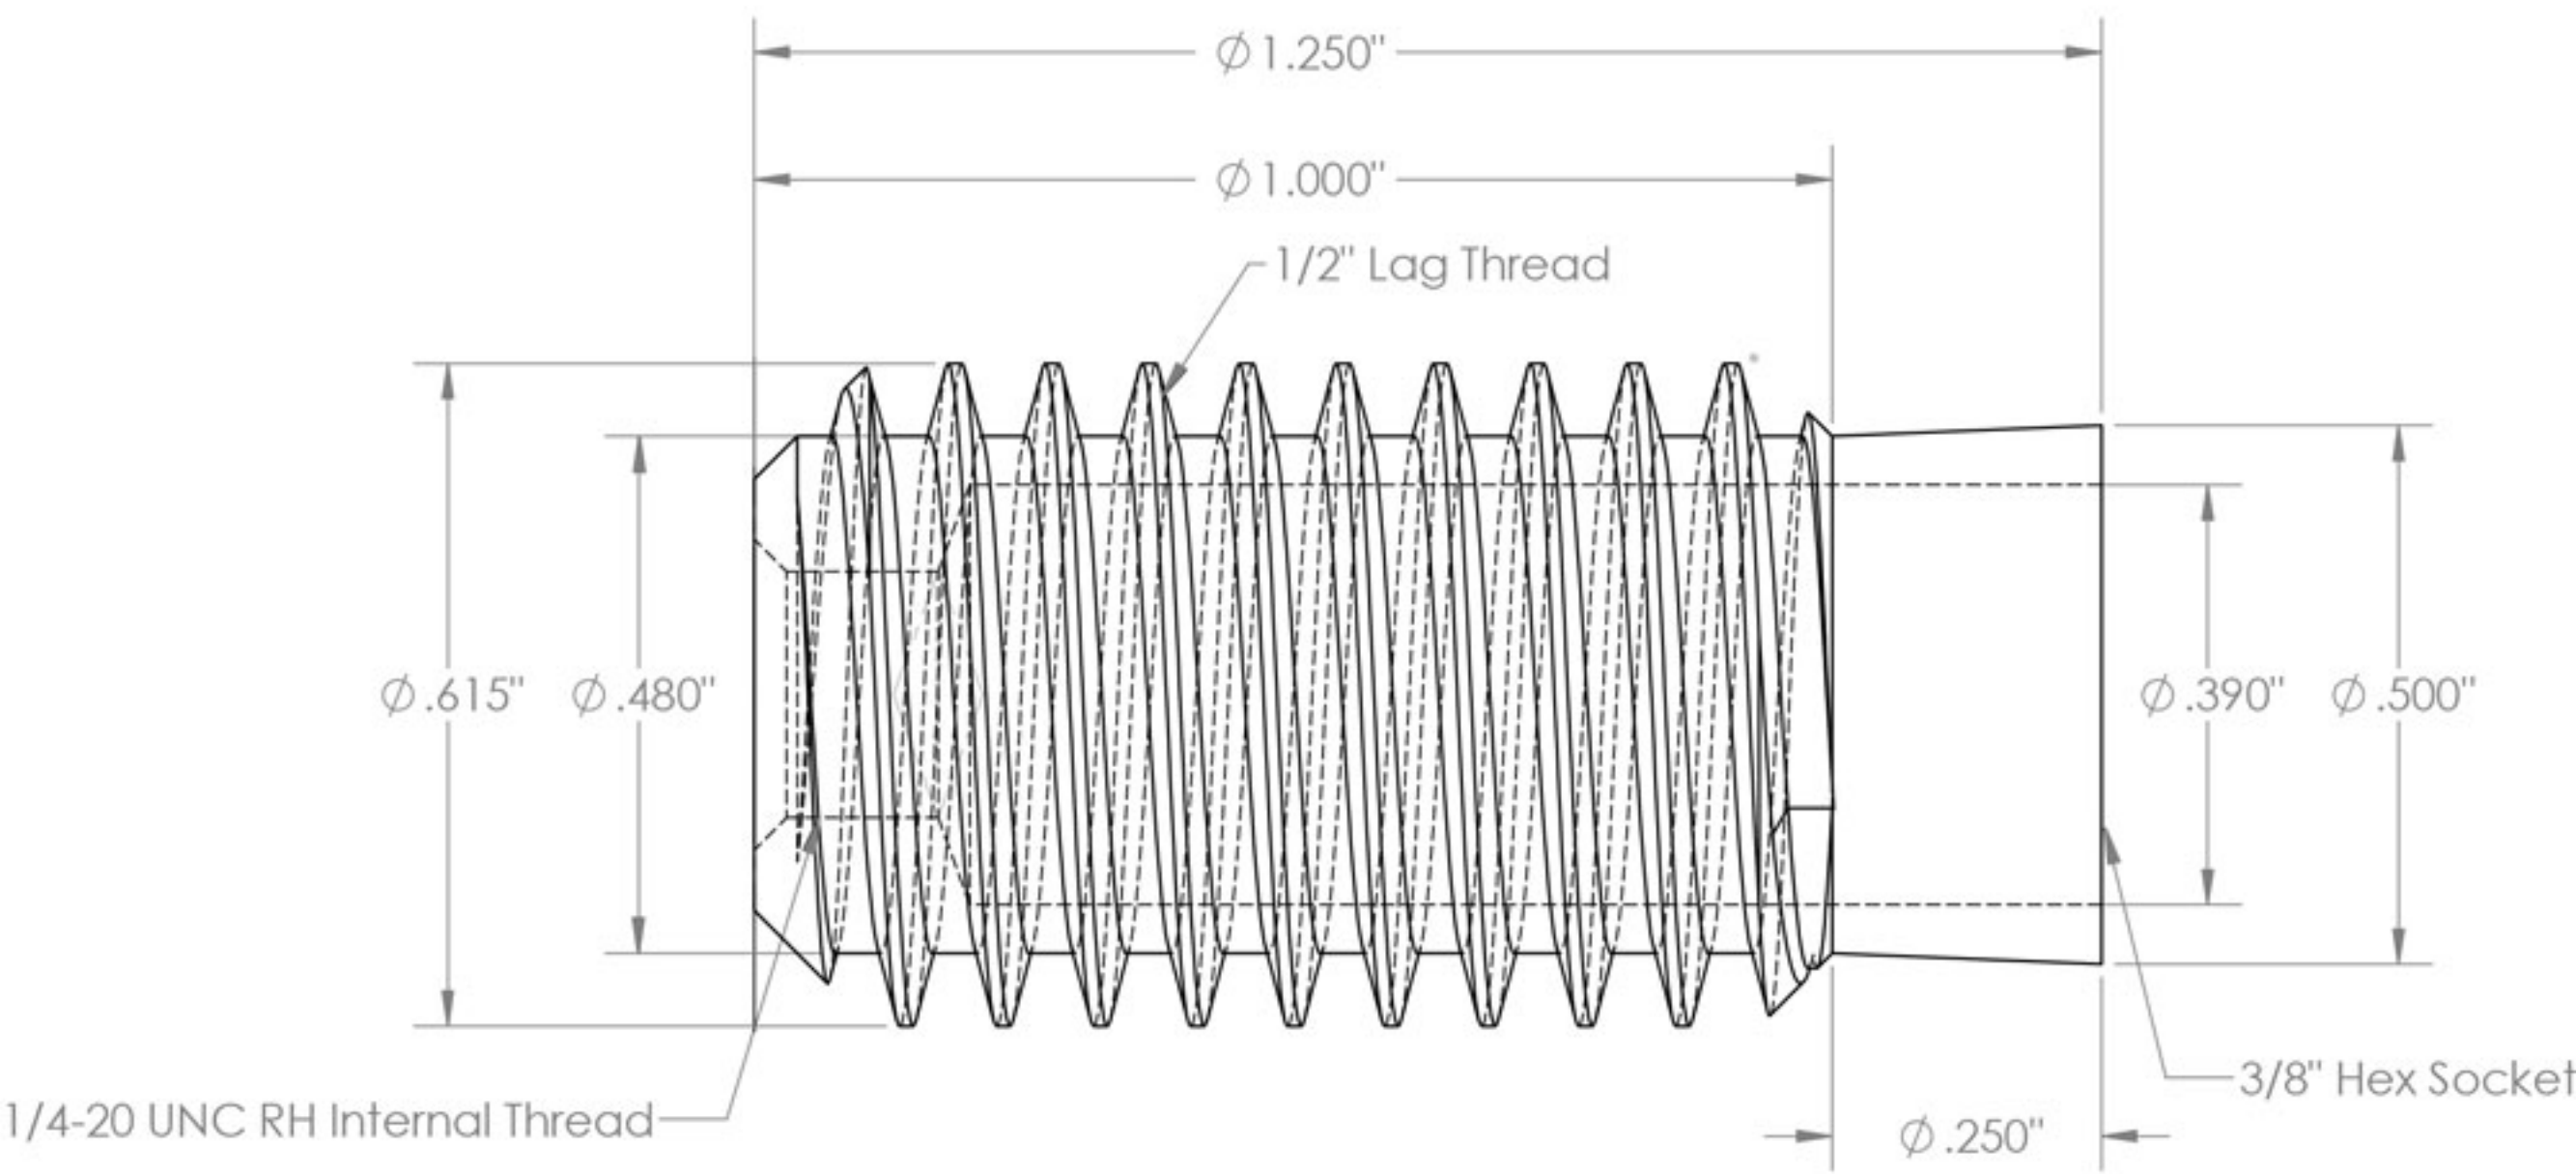

Lag Receiver

Item #: C11500

Turnbuckle Lag Receiver Cap

Item #: C11600

Drilled for Turnbuckle Threaded Stud

Turnbuckle Threaded Stud

Item #: C11700

Turnbuckle Body

Item #: C11800

3/16" Turnbuckle Swage Stud

Item #: C11902