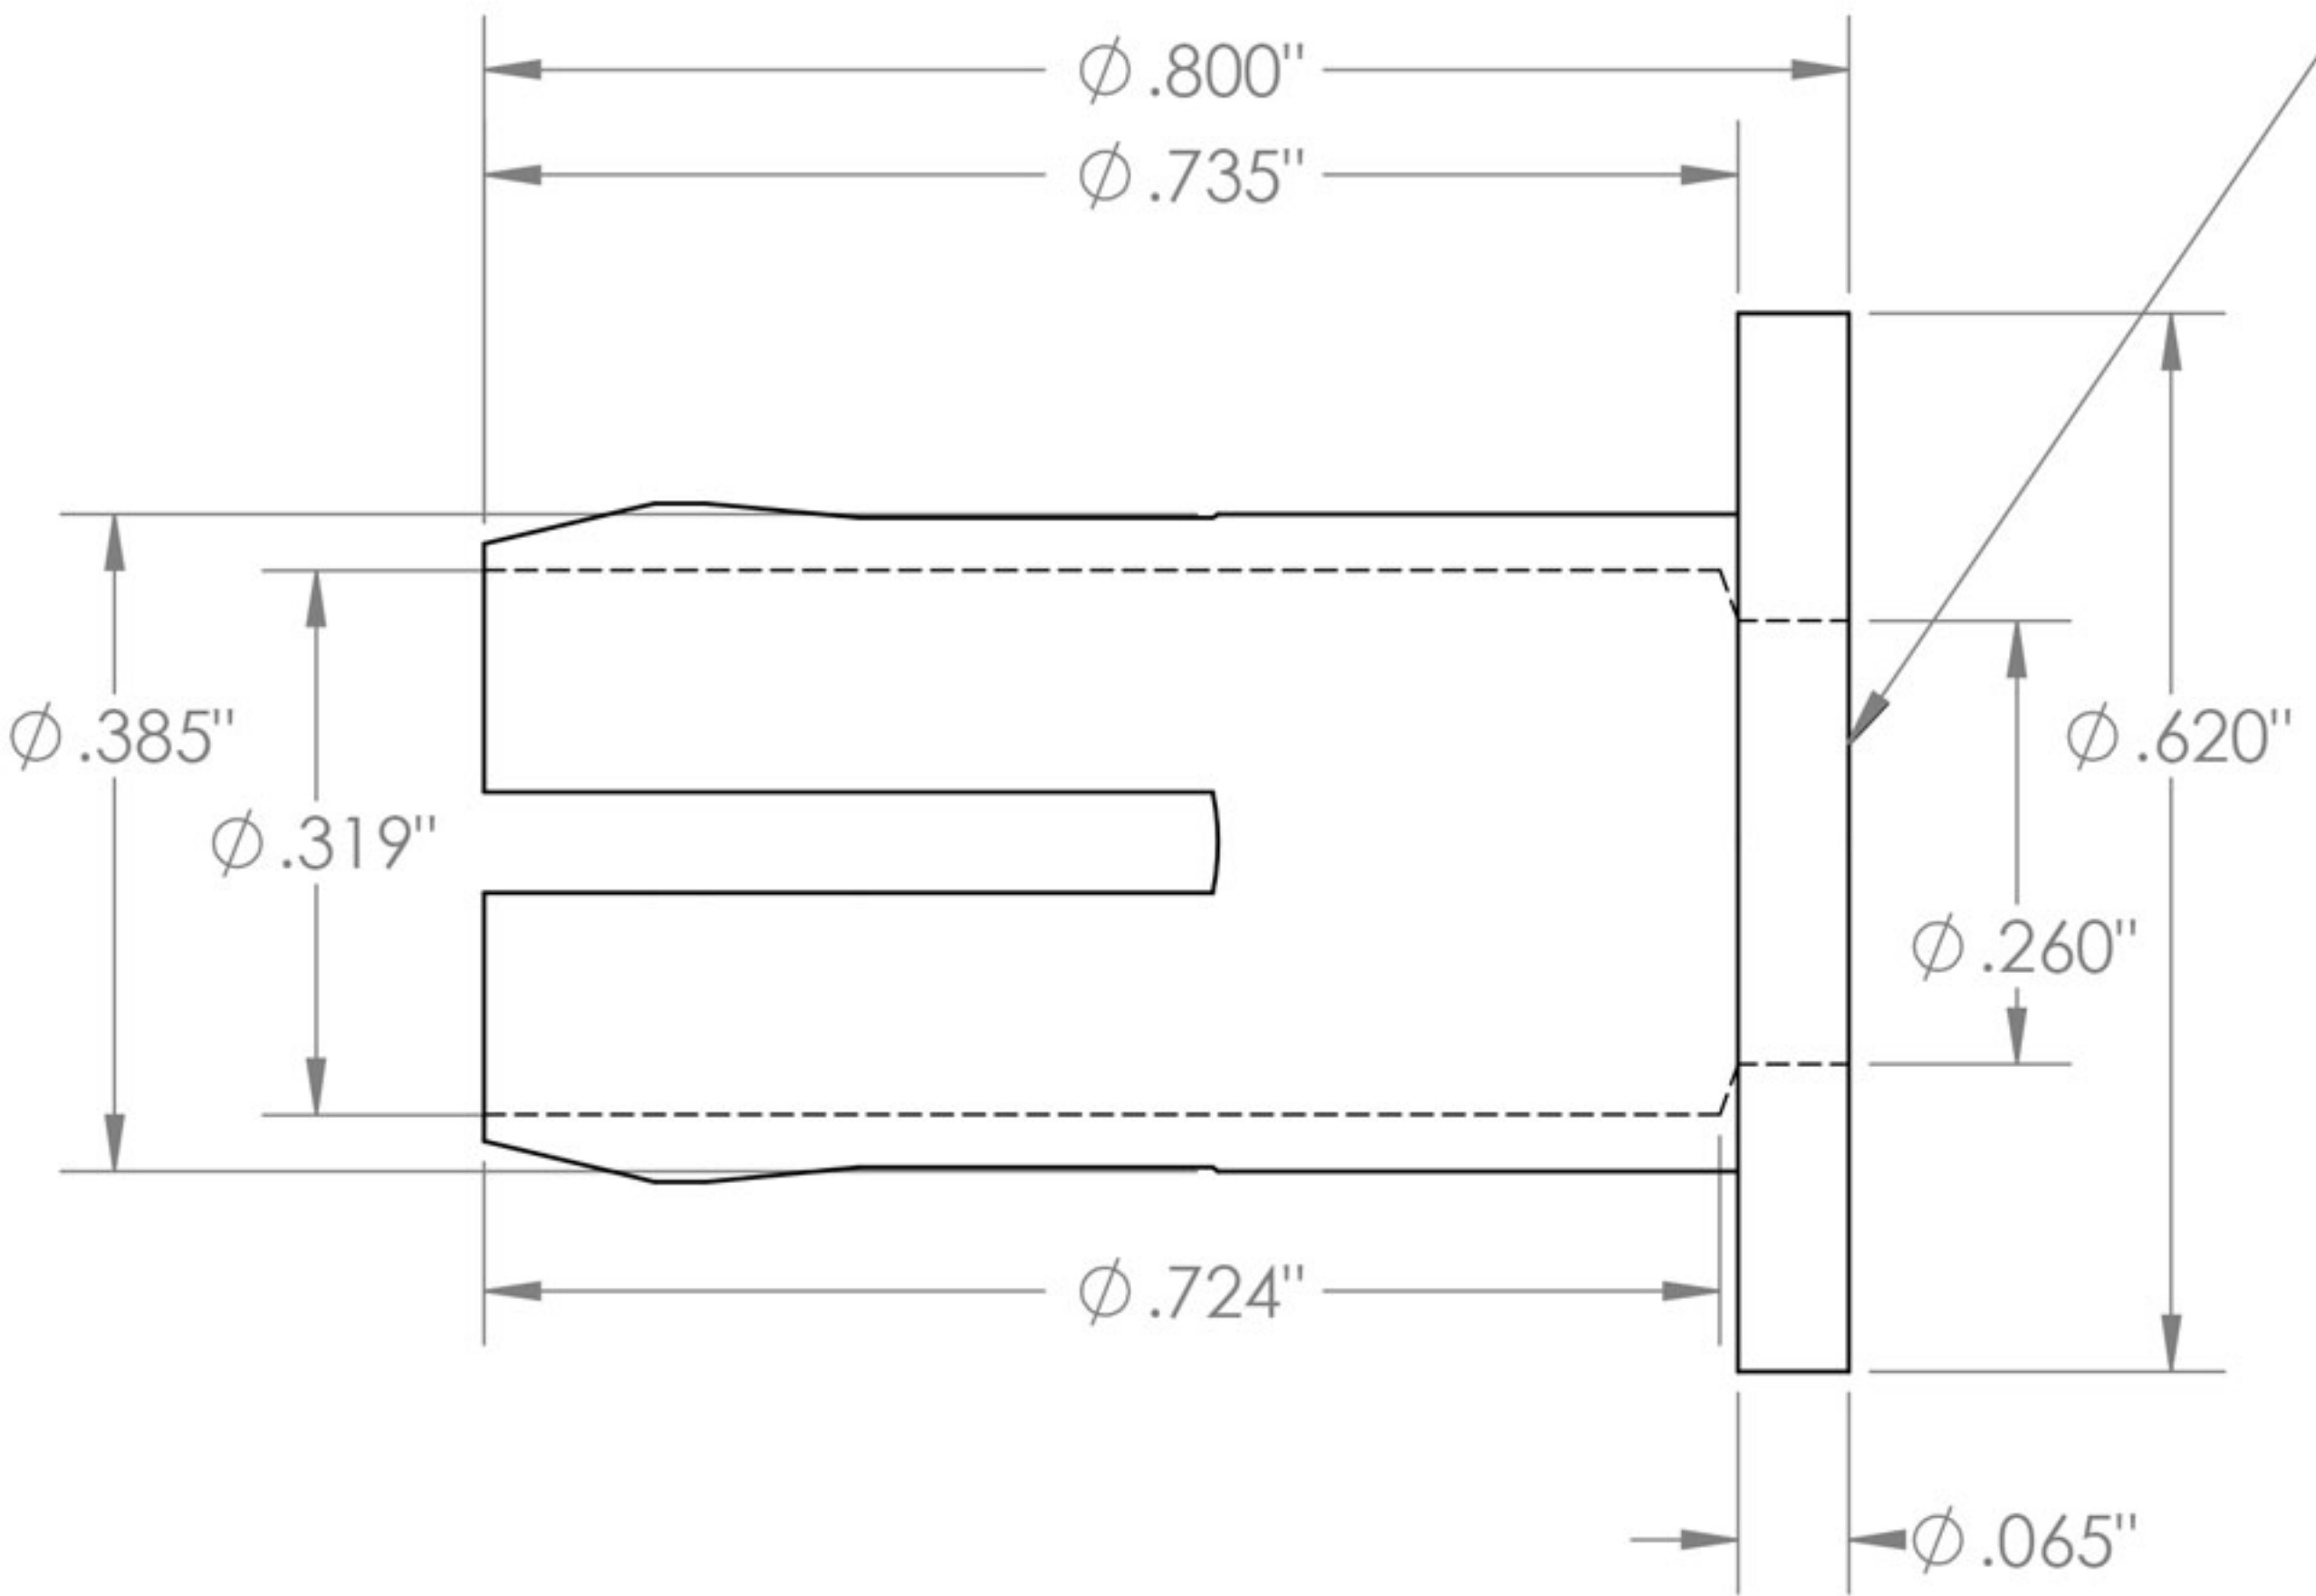

Lag Receiver

Item #: C11500

Turnbuckle Lag Receiver Cap

Item #: C11600

Drilled for Turnbuckle Threaded Stud

Turnbuckle Threaded Stud

Item #: C11700

Turnbuckle Body

Item #: C11800

3/16" Turnbuckle Swage Stud

Item #: C11902