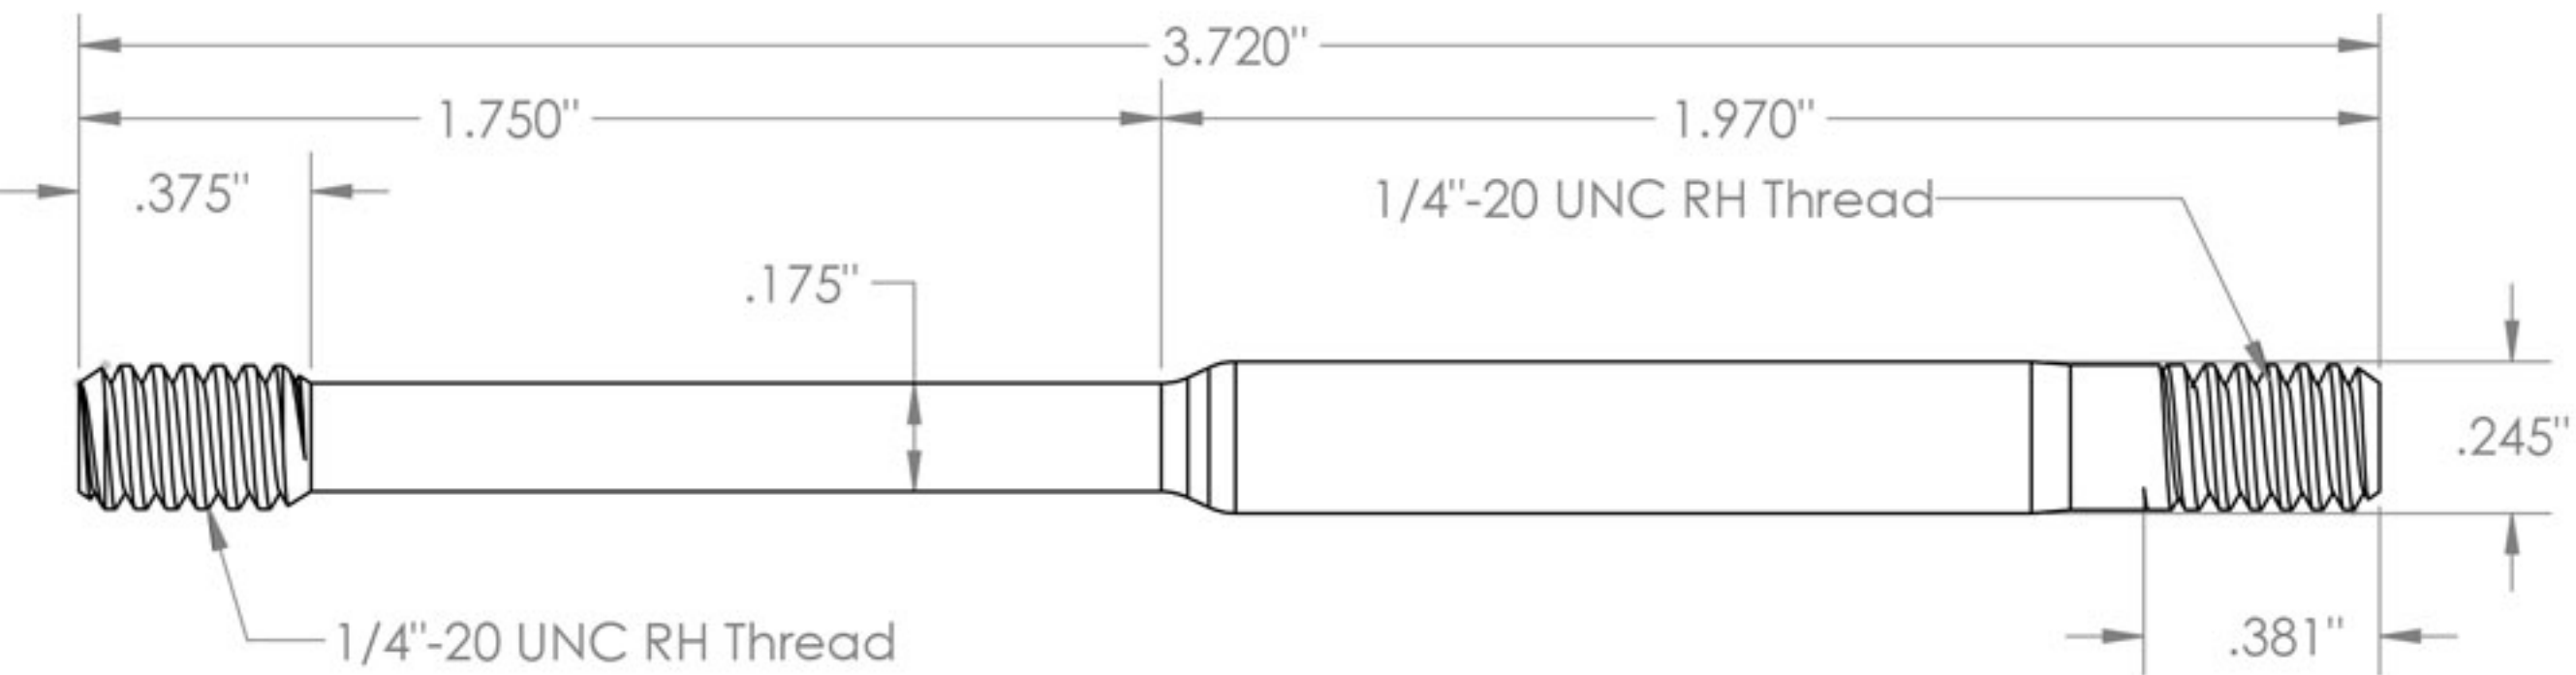

Lag Receiver

Item #: C11500

Turnbuckle Lag Receiver Cap

Item #: C11600

Drilled for Turnbuckle Threaded Stud

Turnbuckle Threaded Stud

Item #: C11700

Turnbuckle Body

Item #: C11800

3/16" Turnbuckle Swage Stud

Item #: C11902