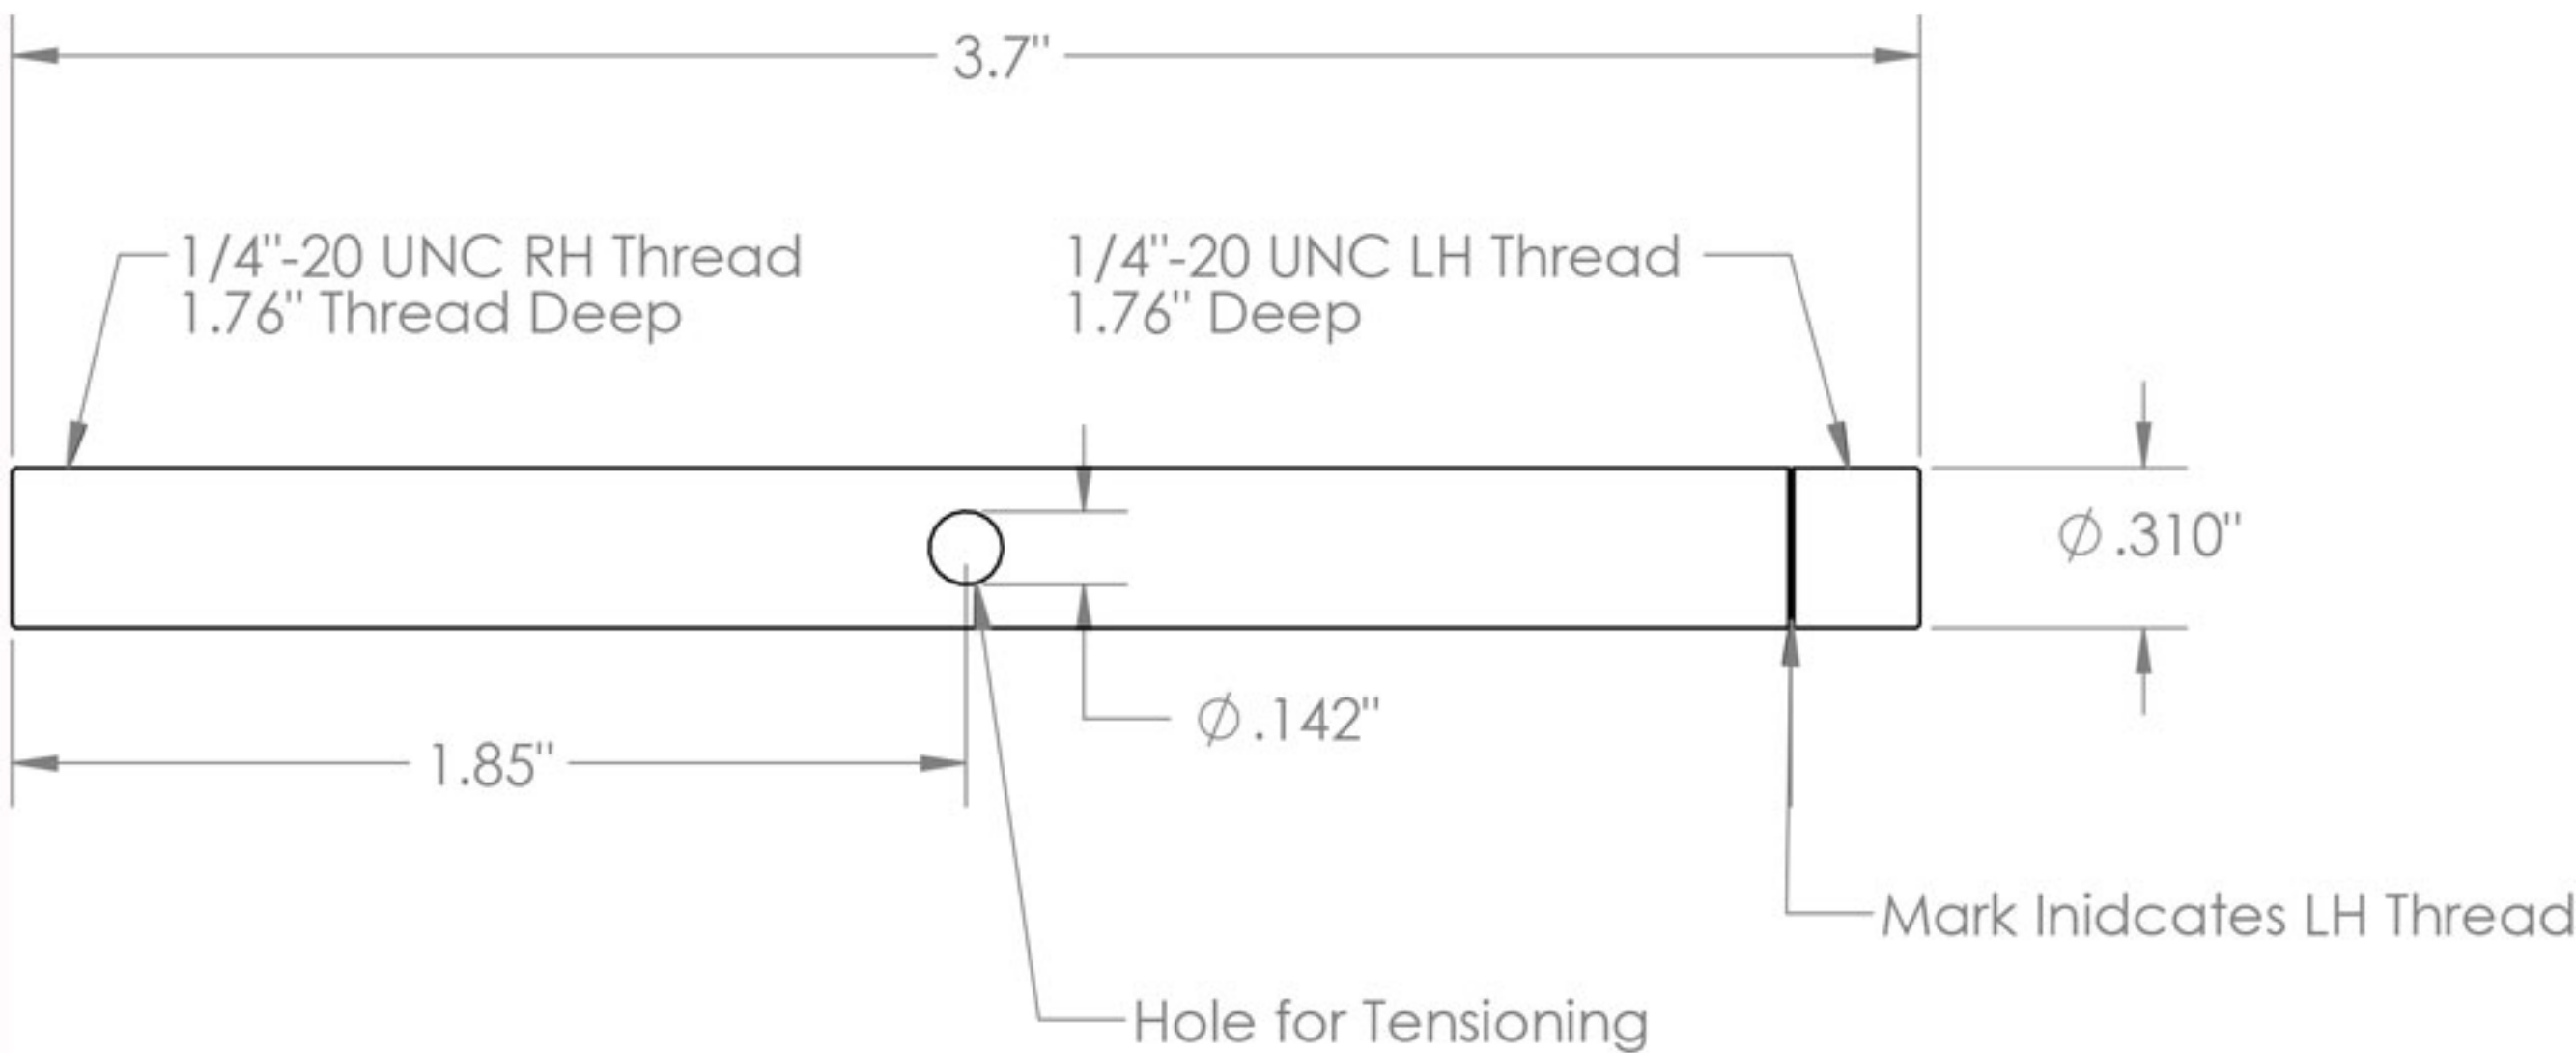

Lag Receiver

Item #: C11500

Turnbuckle Lag Receiver Cap

Item #: C11600

Drilled for Turnbuckle Threaded Stud

Turnbuckle Threaded Stud

Item #: C11700

Turnbuckle Body

Item #: C11800

3/16" Turnbuckle Swage Stud

Item #: C11902